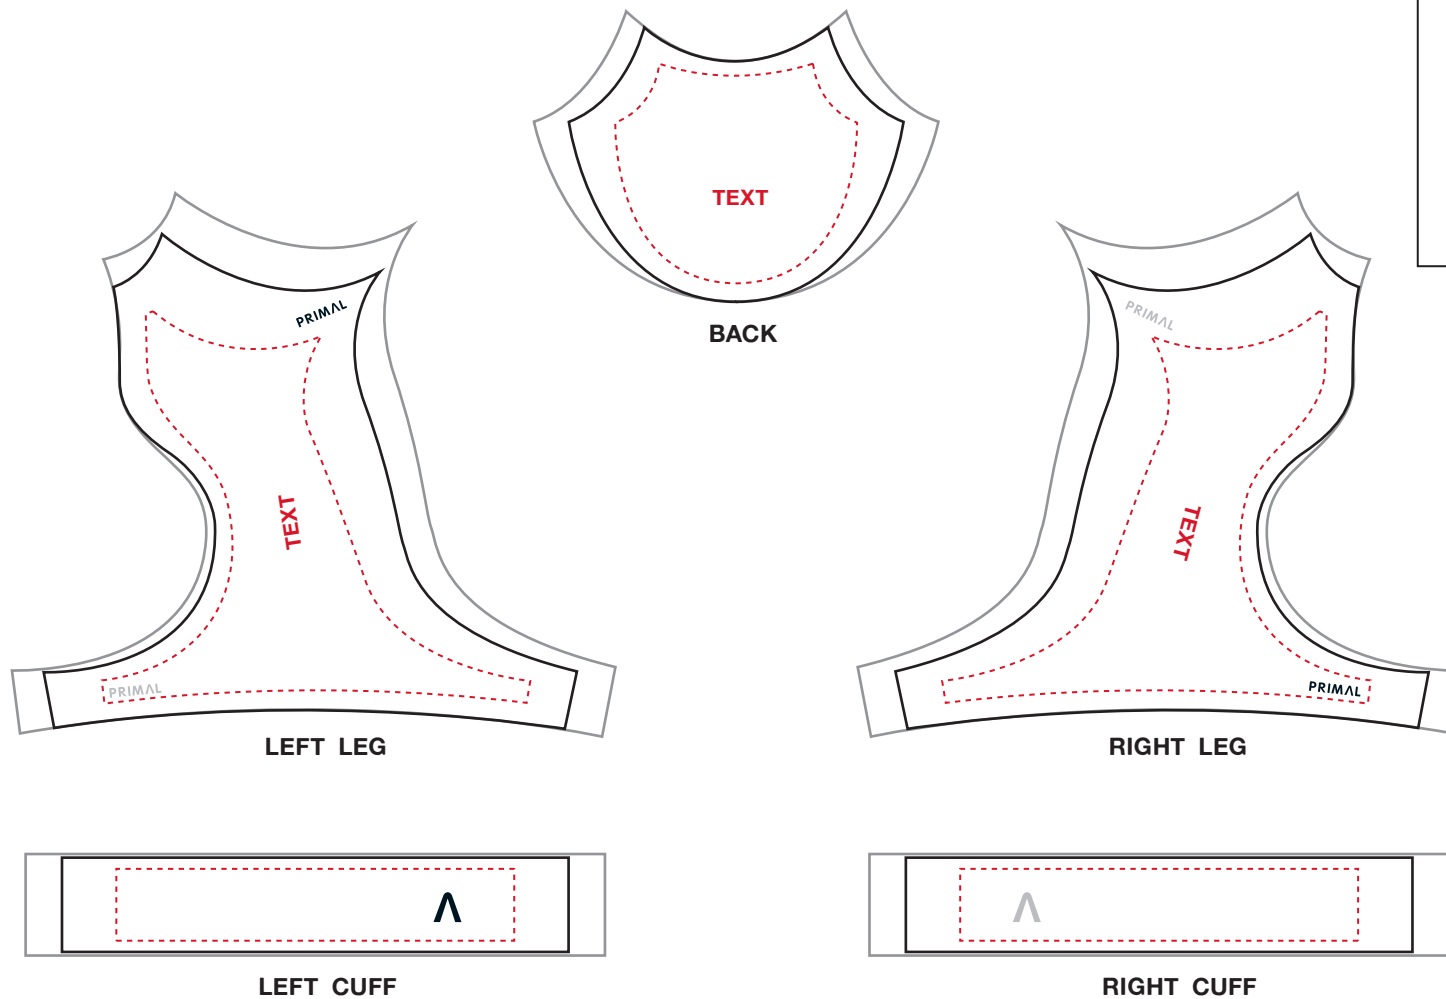

Lycra panels (in black) may not be sublimated.

- To ensure the highest printed quality, provide artwork in vector form.
- All text must be outlined.
- Artwork cannot cross seams/panels.
- Provide pantone colors if possible. You may use as many as needed for your artwork.

MASK Artwork must extend to this line.

Size Large

Safe Area If logos or essential art extend past the red line they may be cutoff on smaller sizes.

HELIX BIB AND SHORT